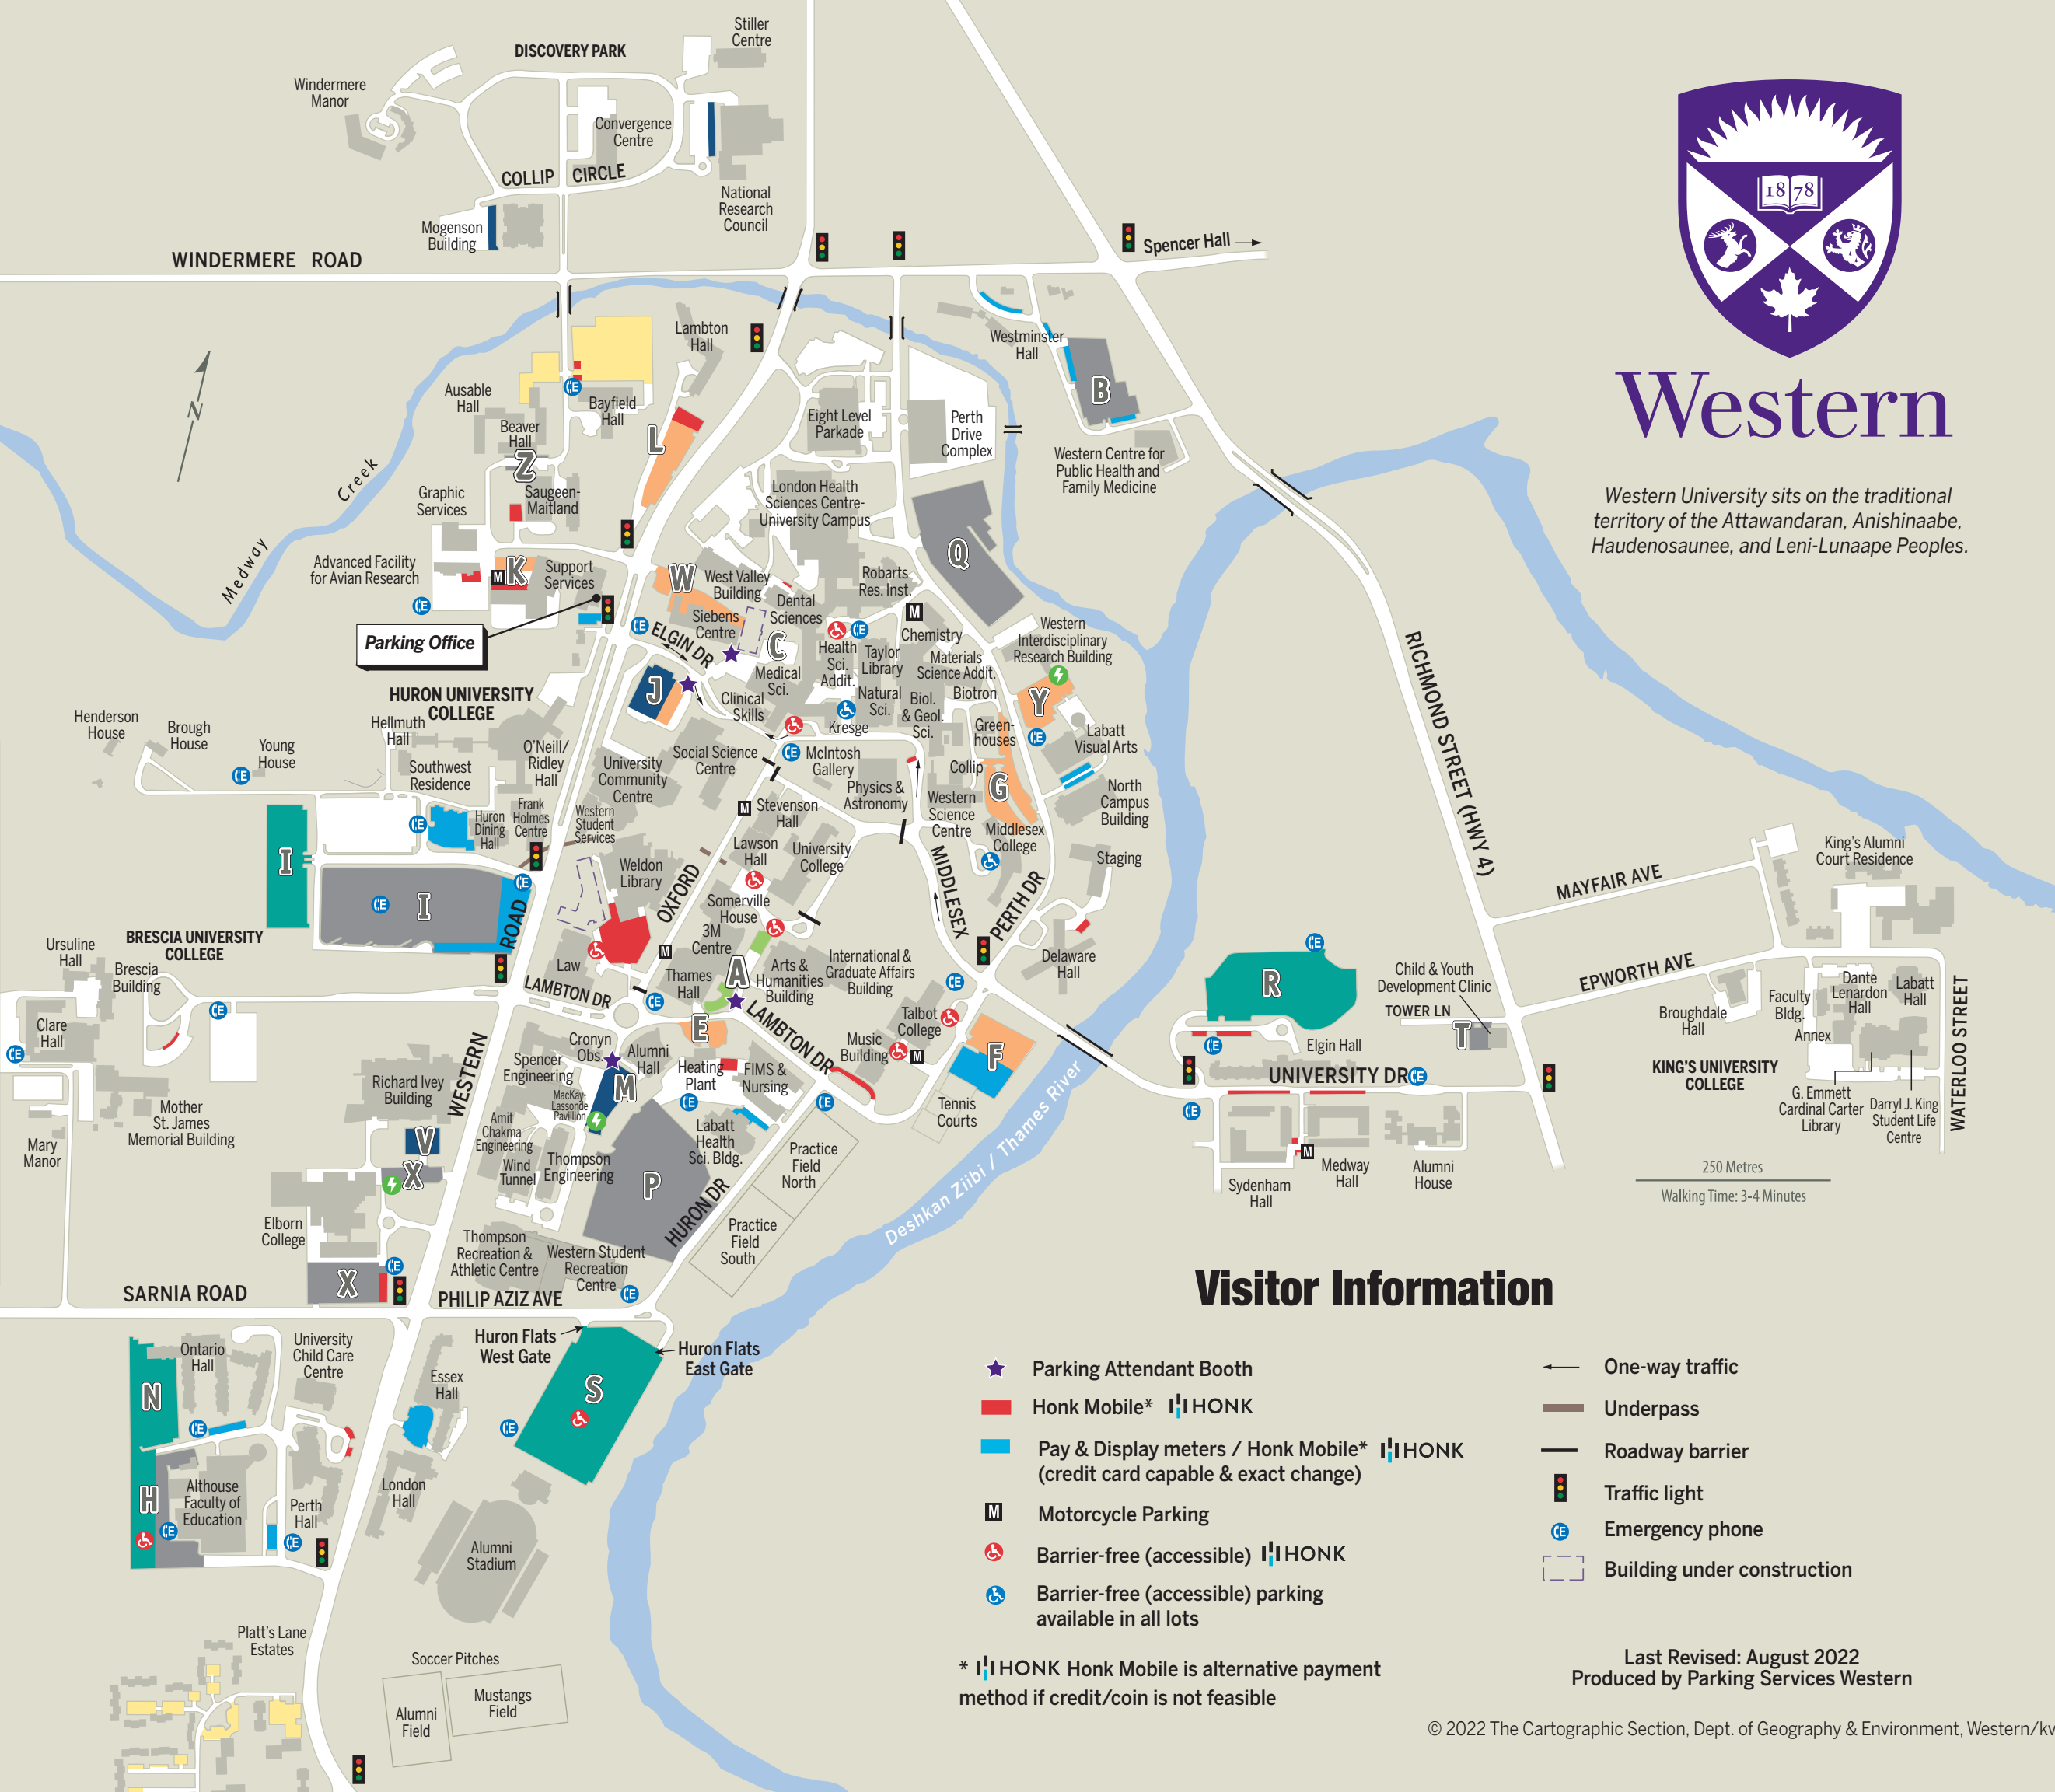

PARKING INFO

Western

Western University sits on the traditional territory of the Attawandaran, Anishinaabe, Haudenosaunee, and Leni-Lunaape Peoples.

Western Parking Permits

FACULTY/STAFF ORANGE PERMIT LOTS

E Upper Heating <i>(Reserved permits only)</i>	K Support Services <i>(Reserved permits only)</i>
F Talbot	L Lambton
G Middlesex	W Siebens <i>(Reserved permits only)</i>
J Social Science <i>(Reserved permits only)</i>	Y Visual Arts

FACULTY/STAFF GREY PERMIT LOTS

B Westminster	Q Chemistry
H Althouse	T Tower Lane
I Springett	X Elborn College
P South Valley	Z SSB Overflow Staff

STUDENT PARKING

H Althouse	R Medway
I Springett	S Huron Flats
N Ontario	

VISITOR PARKING

J Social Science	V Ivey (<i>RESTRICTED PARKING</i>)
M Alumni / Thompson	

PATIENT LOTS

C Medical Science	A Fowler Clinic

UNIVERSITY APARTMENT PARKING

An apartment permit is required

Visitor Information

- ★ Parking Attendant Booth
- 📱 Honk Mobile* **I|HONK**
- 💳 Pay & Display meters / Honk Mobile* **I|HONK**
  (credit card capable & exact change)
- 🏍️ Motorcycle Parking
- ♿ Barrier-free (accessible) **I|HONK**
- ♿ Barrier-free (accessible) parking available in all lots
- ← One-way traffic
- 🚇 Underpass
- 🚧 Roadway barrier
- 🚦 Traffic light
- ☎️ Emergency phone
- 🚧 Building under construction

* **I|HONK** Honk Mobile is alternative payment method if credit/coin is not feasible

Last Revised: August 2022
Produced by Parking Services Western